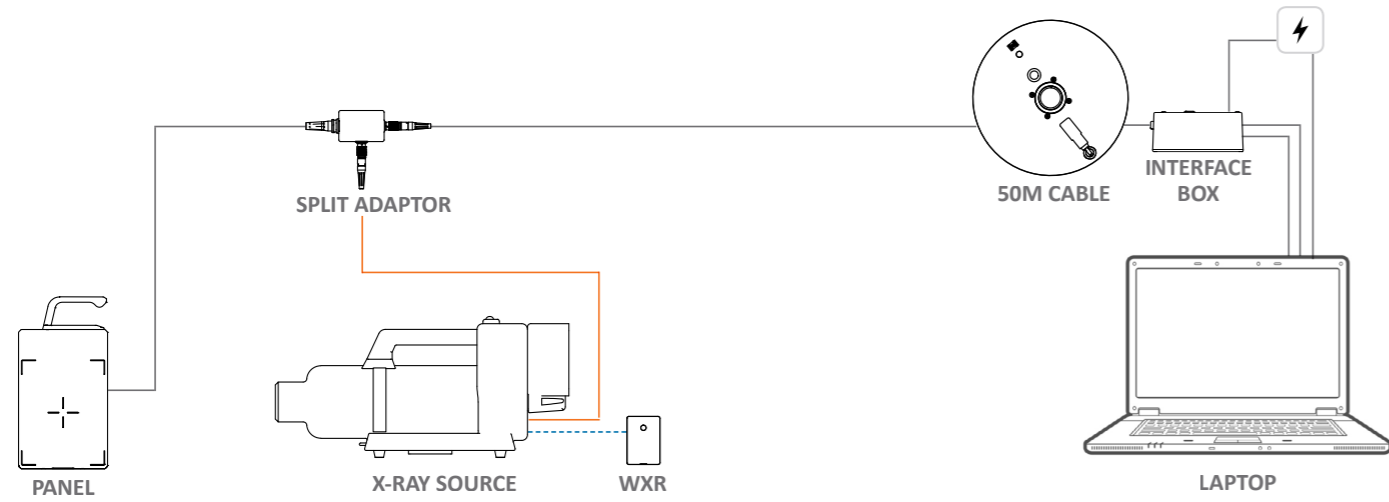

## 1. DIRECT MODE

Item	Power Source	Connection
Laptop	External Power / Laptop battery	-
Panel	External Power	Cable
X-Ray Source	X-Ray Source Battery	Cable or WXR Wireless

## 3. ICU MODE

Item	Power Source	Connection
Laptop	External Power / Laptop battery	-
ICU	External Power / ICU battery	Cable
Panel	Power from ICU	Cable
X-Ray Source	X-Ray Source Battery	Cable or WXR Wireless

## 2. WIRELESS MODE

Item	Power Source	Connection
Laptop	External Power / Laptop battery	-
ICU	ICU battery	Wireless
Panel	Power from ICU	Cable
X-Ray Source	X-Ray Source Battery	Cable or WXR Wireless