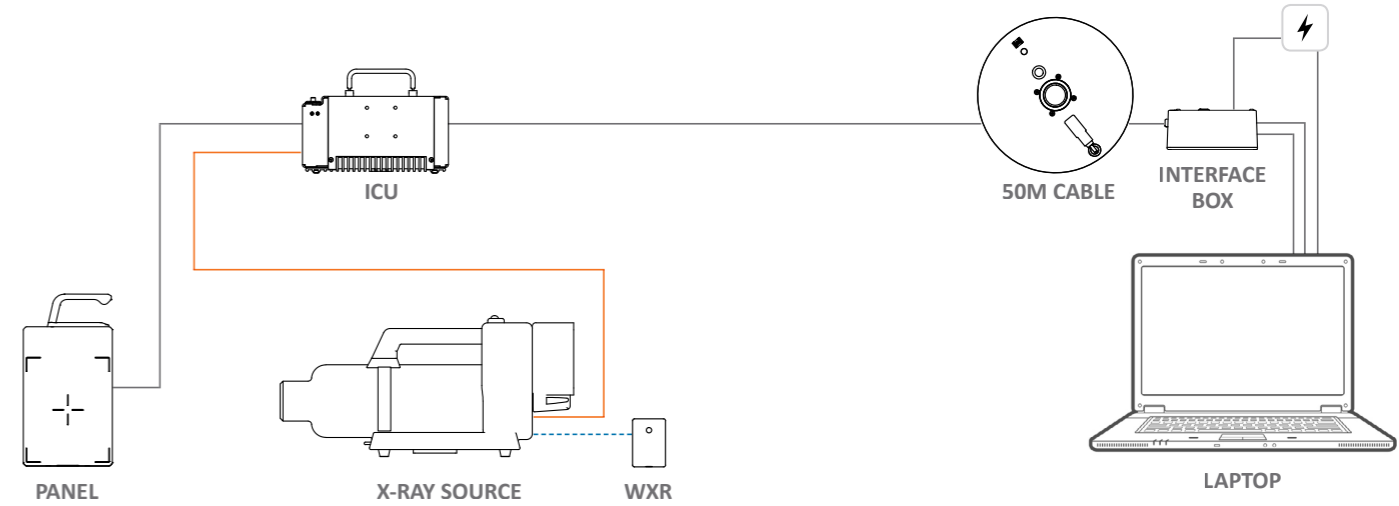

## 1. DIRECT MODE

Item	Power Source	Connection
Laptop	External Power / Laptop battery	-
Panel	External Power	Cable
X-Ray Source	X-Ray Source Battery	Cable or WXR Wireless

## 3. ICU MODE

Item	Power Source	Connection
Laptop	External Power / Laptop battery	-
ICU	External Power / ICU battery	Cable
Panel	Power from ICU	Cable
X-Ray Source	X-Ray Source Battery	Cable or WXR Wireless

## 2. WIRELESS MODE

Item	Power Source	Connection
Laptop	External Power / Laptop battery	-
ICU	ICU battery	Wireless
Panel	Power from ICU	Cable
X-Ray Source	X-Ray Source Battery	Cable or WXR Wireless