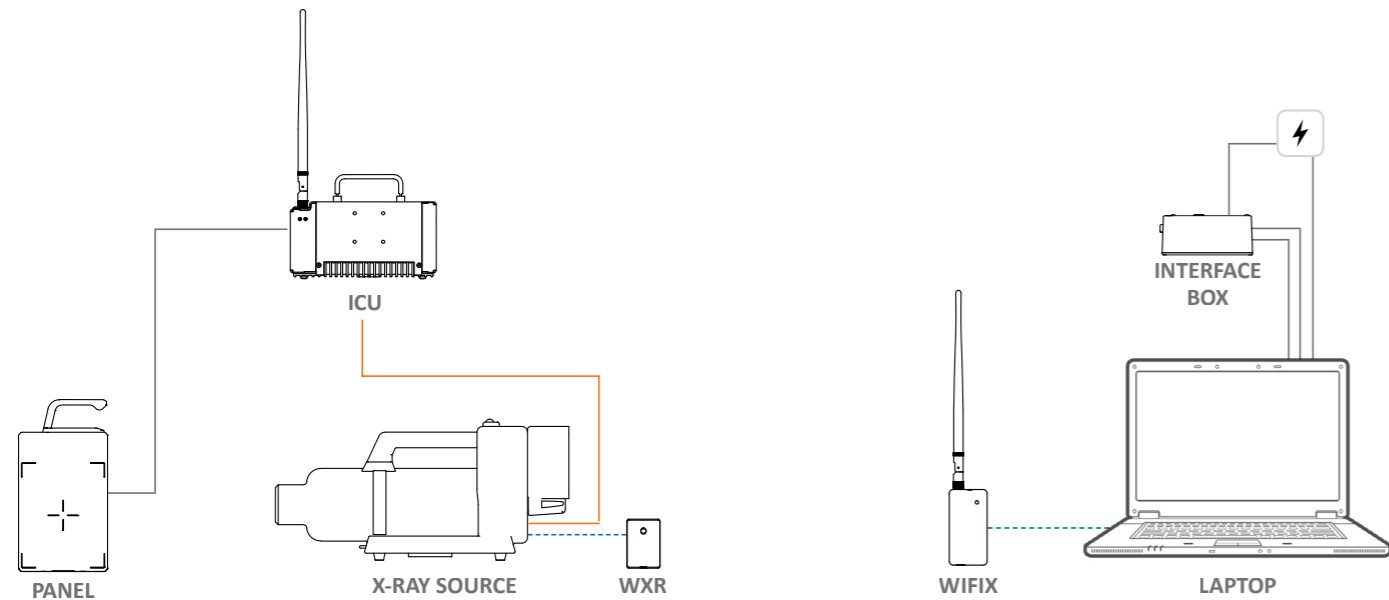

## 1. DIRECT MODE

Item	Power Source	Connection
Laptop	External Power / Laptop battery	-
Panel	External Power	Cable
X-Ray Source	X-Ray Source Battery	Cable or WXR Wireless

## 3. ICU MODE

Item	Power Source	Connection
Laptop	External Power / Laptop battery	-
ICU	External Power / ICU battery	Cable
Panel	Power from ICU	Cable
X-Ray Source	X-Ray Source Battery	Cable or WXR Wireless

## 2. WIRELESS MODE

Item	Power Source	Connection
Laptop	External Power / Laptop battery	-
ICU	ICU battery	Wireless
Panel	Power from ICU	Cable
X-Ray Source	X-Ray Source Battery	Cable or WXR Wireless