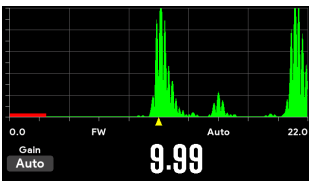

## COMPARISON GUIDE

The Cygnus 1 Ex gauge is available to order in four variants. You can change the variant or add certain features at a later date by purchasing an update code from Cygnus.

LEV	POS	North	East	South	West
LEV1	POS2	11.87	11.91	11.78	13.65
LEV2	POS3	11.92	11.71	13.45	13.74
LEV3	POS4	11.26	12.27	11.78	13.28
LEV4	POS5	12.83	14.24	12.65	12.13
LEV5	POS6	10.09	-	-	-

Gain	Logged	Comp	min
40dB	21	1%	10.09

Feature	Variants			
	SC	TC	PLUS	PRO
Measurement Units, Resolution, Velocity of Sound	✓	✓	✓	✓
Single Echo Measurements (SE)	*	✓	✓	✓
Echo-Echo Measurements (EE)	*	✓	✓	✓
Multiple-Echo Measurements (ME) including Deep Coat	✓	*	✓	✓
Measurement Limits	✓	✓	✓	✓
Material List	✓	✓	✓	✓
Calibration 1 & 2 Point	✓	✓	✓	✓
Indoor/Outdoor Display Colours	✓	✓	✓	✓
Measurement Freeze	✓	✓	✓	✓
Auto Probe Detection		✓	✓	✓
A-Scan Display	*	*	✓	✓
Manual Gain Control	*	*	✓	✓
High Temperature Measurement **	*	*	*	✓
Data Logging (Basic)			✓	
Data Logging (Advanced)	*	*	*	✓
B-Scan		*	✓	✓
Manual Gates (A & B)		*	*	✓
Fast Update Rate (32Hz)			✓	✓
Measurement Setups				✓
User Access Control				✓