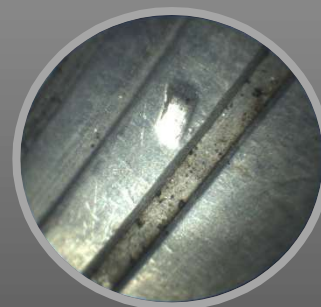

Valve body inspection using Hawkeye® Pro Slim and Luxxor® LXC Camera.