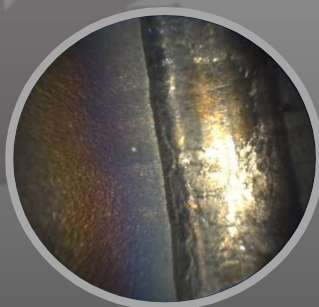

Welded pipe inspection using Hawkeye® Pro Slim with Mirror Tube and Luxxor® LXC Camera.