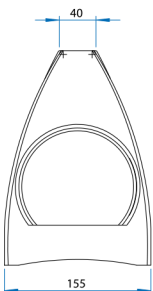

All the power you need and more

LIGHT-WEIGHT

BATTERY OPERATED

SMALL FOCAL SPOT

DR-READY

UP TO 120 KV

ROTATING TANK

FEATURES

	Unit	CP120B
BEAM	-	Directional
POWER SUPPLY	-	Battery
Output voltage range	kV	40 to 120
Tube current range	mA	0.1 to 1.0
Tube current at full output	mA	1.0
Maximum power at the anode	W	120
Constant power mode	-	Yes
Working cycle at 30°C (*)	%	/
Steel penetration	mm/in	10 / 0.4 **
Weight (excluding hand rings)	Kg/lbs	7.0 / 15.4
Overall dimensions	mm/in	Ø 124 x 440 / 4.9 x 17.3
Leakage dose at 1 m at full output	mSv/h	< 2.0
Optical focal spot according to EN 12543	mm/in	0.8 x 0.5 / 0.03 x 0.02
Maximum useful angle	°	50 x 50
Inherent filtration	mm/in	Equiv. 3.5 / 0.1 (Al)
Waterproof level	-	IP54
Operating temperature	°C/°F	-25 to +50 / -13 to +140
Storage temperature	°C/°F	-40 to +80 / -40 to +176
Guard rings	-	Optional

(**) 400 mm FFD, 1min, AA400, D=2 for CPB

ACCESSORIES

RUGGEDIZED STRUCTURE

ADJUSTABLE COLLIMATOR

CARBON TRIPOD

FAST BATTERY CHARGER

TRIGGER

EXTERNAL POWER SUPPLY

DRAWINGS

NDT Supply.com, Inc.

7952 Nieman Road
Lenexa, KS 66214-1560 USA

Phone: 913-685-0675, Fax: 913-685-1125

e-mail: sales@ndtsupply.com, www.ndtsupply.com

TELEDYNE ICM
Everywhere you look™

Part of the Teledyne Imaging Group