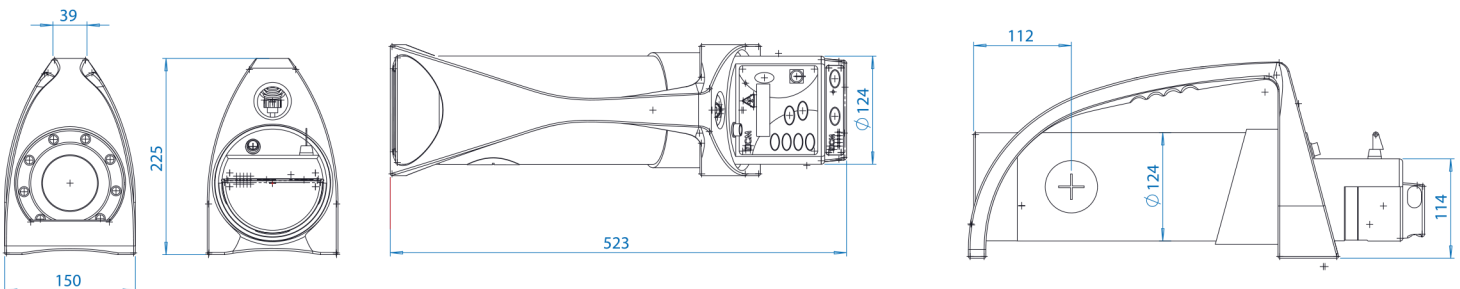

DRAWINGS

NDT Supply.com, Inc.
7952 Nieman Road
Lenexa, KS 66214-1560 USA

Phone: 913-685-0675, Fax: 913-685-1125
e-mail: sales@ndtsupply.com, www.ndtsupply.com

TELEDYNE ICM
Everywhere you look™

Part of the Teledyne Imaging Group