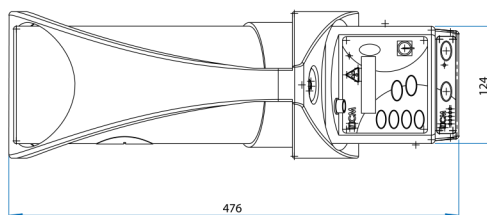

DRAWINGS

NDT Supply.com, Inc.

7952 Nieman Road
Lenexa, KS 66214-1560 USA

Phone: 913-685-0675, Fax: 913-685-1125

e-mail: sales@ndtsupply.com, www.ndtsupply.com

TELEDYNE ICM
Everywhere you look™

Part of the Teledyne Imaging Group