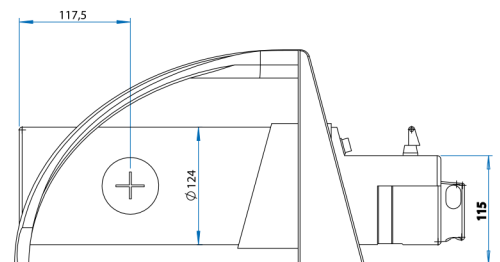

DRAWINGS

NDT Supply.com, Inc.

7952 Nieman Road
Lenexa, KS 66214-1560 USA

Phone: 913-685-0675, Fax: 913-685-1125

e-mail: sales@ndtsupply.com, www.ndtsupply.com

TELEDYNE ICM
Everywhere you look™

Part of the Teledyne Imaging Group