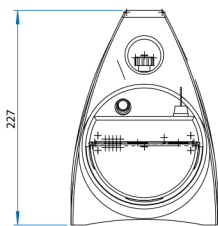

All the power you need and more

LIGHT-WEIGHT

BATTERY OPERATED

SMALL FOCAL SPOT

DR-READY

UP TO 120 KV

ROTATING TANK

FEATURES

	Unit	CP120B
BEAM	-	Directional
POWER SUPPLY	-	Battery
Output voltage range	kV	40 to 120
Tube current range	mA	0.1 to 1.0
Tube current at full output	mA	1.0
Maximum power at the anode	W	120
Constant power mode	-	Yes
Working cycle at 30°C (*)	%	/
Steel penetration	mm/in	10 / 0.4 **
Weight (excluding hand rings)	Kg/lbs	7.0 / 15.4
Overall dimensions	mm/in	Ø 124 x 440 / 4.9 x 17.3
Leakage dose at 1 m at full output	mSv/h	< 2.0
Optical focal spot according to EN 12543	mm/in	0.8 x 0.5 / 0.03 x 0.02
Maximum useful angle	°	50 x 50
Inherent filtration	mm/in	Equiv. 3.5 / 0.1 (Al)
Waterproof level	-	IP54
Operating temperature	°C/°F	-25 to +50 / -13 to +140
Storage temperature	°C/°F	-40 to +80 / -40 to +176
Guard rings	-	Optional

(**) 400 mm FFD, 1min, AA400, D=2 for CPB

ACCESSORIES

RUGGEDIZED STRUCTURE

ADJUSTABLE COLLIMATOR

CARBON TRIPOD

FAST BATTERY CHARGER

TRIGGER

EXTERNAL POWER SUPPLY

DRAWINGS

NDT Supply.com, Inc.

7952 Nieman Road
Lenexa, KS 66214-1560 USA

Phone: 913-685-0675, Fax: 913-685-1125

e-mail: sales@ndtsupply.com, www.ndtsupply.com

TELEDYNE ICM
Everywhere you look™

Part of the Teledyne Imaging Group