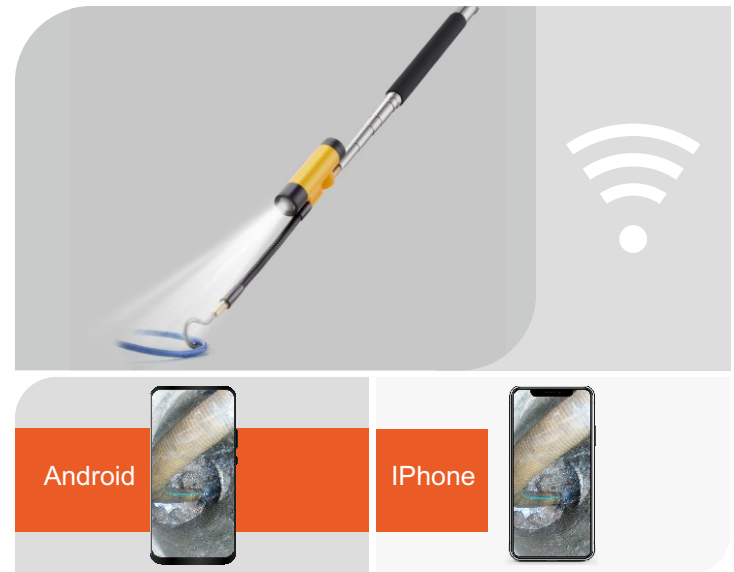

## Multi-Purpose Mountable **WiFi Video Borescope** With 1m Telescopic Pole

This is an innovative WiFi inspection camera that is equipped with a turntable stick which enables an user to mount the camera on different rods and poles to get extended reach. It's built-in WiFi hotspot for using on both iOS and Android devices. With the 1m supplied telescopic pole, it can do a lot of jobs that a standard snake borescope can't do. It's perfect for a wide range of applications including locating electrical wiring, building inspections, home inspection, for aviation and vehicle applications and even for search and rescue missions.

### Rotatable Turntable

The turntable stick makes this camera so versatile and flexible. It allows inspection without blind angle.

**NEW**

### Purpose of Design

A standard snake camera's tube is flexible and soft, so sometimes it is hard for an user to inspect a place that there is no good support for the tube, because the tube will be bended and inspection job won't be finished quickly. With the 1m telescopic pole, this camera can do a lot of jobs more conveniently and quickly.

### Easy to Connect