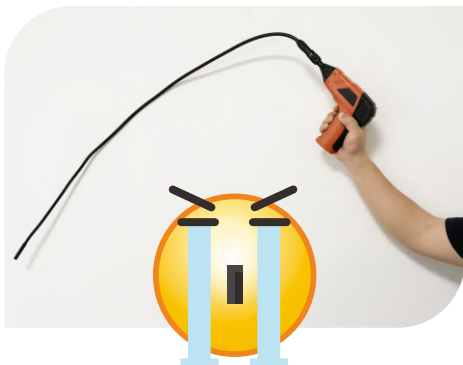

## Multi-Purpose Mountable **WiFi Video Borescope** With 1m Telescopic Pole

This is an innovative WiFi inspection camera that is equipped with a turntable stick which enables an user to mount the camera on different rods and poles to get extended reach. It's built-in WiFi hotspot for using on both iOS and Android devices. With the 1m supplied telescopic pole, it can do a lot of jobs that a standard snake borescope can't do. It's perfect for a wide range of applications including locating electrical wiring, building inspections, home inspection, for aviation and vehicle applications and even for search and rescue missions.

### Rotatable Turntable

The turntable stick makes this camera so versatile and flexible. It allows inspection without blind angle.

**NEW**

### Purpose of Design

A standard snake camera's tube is flexible and soft, so sometimes it is hard for an user to inspect a place that there is no good support for the tube, because the tube will be bended and inspection job won't be finished quickly. With the 1m telescopic pole, this camera can do a lot of jobs more conveniently and quickly.