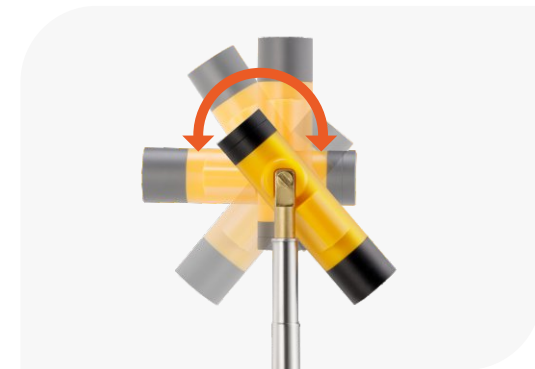

## Multi-Purpose Mountable **WiFi Video Borescope** With 1m Telescopic Pole

This is an innovative WiFi inspection camera that is equipped with a turntable stick which enables an user to mount the camera on different rods and poles to get extended reach. It's built-in WiFi hotspot for using on both iOS and Android devices. With the 1m supplied telescopic pole, it can do a lot of jobs that a standard snake borescope can't do. It's perfect for a wide range of applications including locating electrical wiring, building inspections, home inspection, for aviation and vehicle applications and even for search and rescue missions.

### Rotatable Turntable

The turntable stick makes this camera so versatile and flexible. It allows inspection without blind angle.

**NEW**

### Purpose of Design

A standard snake camera's tube is flexible and soft, so sometimes it is hard for an user to inspect a place that there is no good support for the tube, because the tube will be bended and inspection job won't be finished quickly. With the 1m telescopic pole, this camera can do a lot of jobs more conveniently and quickly.

### Specifications:

Frequency	2.4GHz WiFi
Resolution	720p (1280 x 720)
Water Resistant Rating	IP67
Viewing Angle	58° (horizontal)
Operating Time	80~110 minutes (depends on brightness of LEDs)
Charging Time	70 Minutes
Charge Voltage	5VDC
Charge Port	USB Type-C
Weight	41g (camera body)
Size	82 (L) x 31 (dia.)mm
Battery Capacity	500mAh
Battery Type	Lithium Polymer
Length of Telescopic Pole	1m