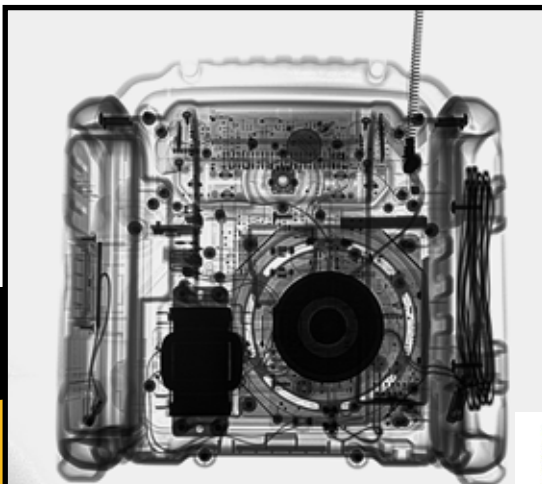

NDT Supply.com, Inc.
7952 Nieman Road
Lenexa, KS 66214-1560 USA

Phone: 913-685-0675, Fax: 913-685-1125
e-mail: sales@ndtsupply.com, www.ndtsupply.com