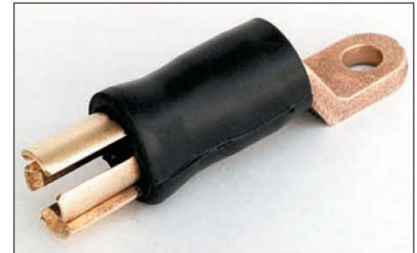

#### ACCESSORY ITEMS

TR-700BR	CABLE EXTENSION BKT
MA-7000	INDIVIDUAL PRODS (SET OF 2)
MA-7001	DUAL HORIZONTAL PROD ASSEMBLY
MA-7003	BRAIDED CONTACT CLAMP
MA-7EC	4/0 EITHEREND CONNECTOR
MA-7EL	4/0 EITHEREND/LUG ADAPTER
MA-7RC	20' REMOTE CONTROL CABLE ASSY
MA-7ST	REPLACEMENT PROD TIP (5 5/8")
MC-1540	15' 4/0 CABLE SET (W/LUG & EITHEREND)
MC-1541	15' 4/0 CABLE SET (W/EITHERENDS)

## ACCESSORY ITEMS

**MA-7000**  
Individual Prods  
(set of 2)

**MA-7RC**  
Remote Switch Assembly  
(20')

**MA-7EL**  
4/0 Eitherend/Lug Adapter

**MA-7EC**  
4/0 Eitherend Connector

**MA-7001**  
Dual Horizontal Prod Assy  
(adjustable tips)