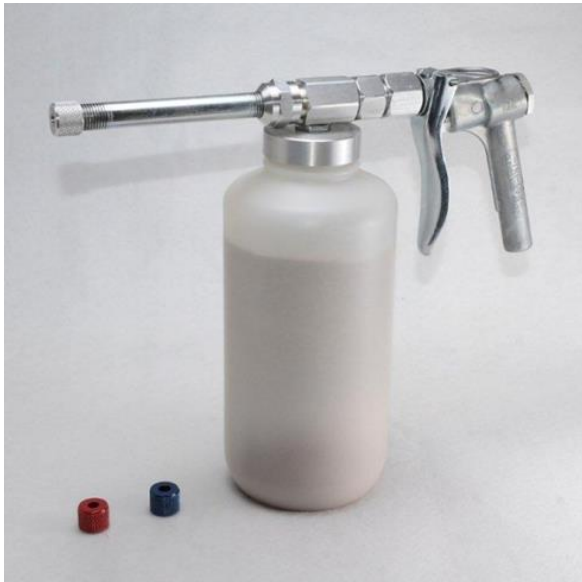

## Dry Developer Sprayer DDS-1

This simple and inexpensive sprayer is well suited for applying Dry Powder Developer in Fluorescent Penetrant Inspection.

- Professional quality, made in the USA.
- 1 quart plastic container with 2" easy-pour opening
- 4" spray wand
- 3 Interchangeable spray tips 3/32", 5/32" and 1/4" for optimum spray pattern
- Regulate material volume by regulating air pressure
- Instant On/Off squeeze handle
- Replaceable internal O-Rings and parts for long life.

**Weight:** 2 lbs.

**Dimensions:** 12 x 4 x 4 in